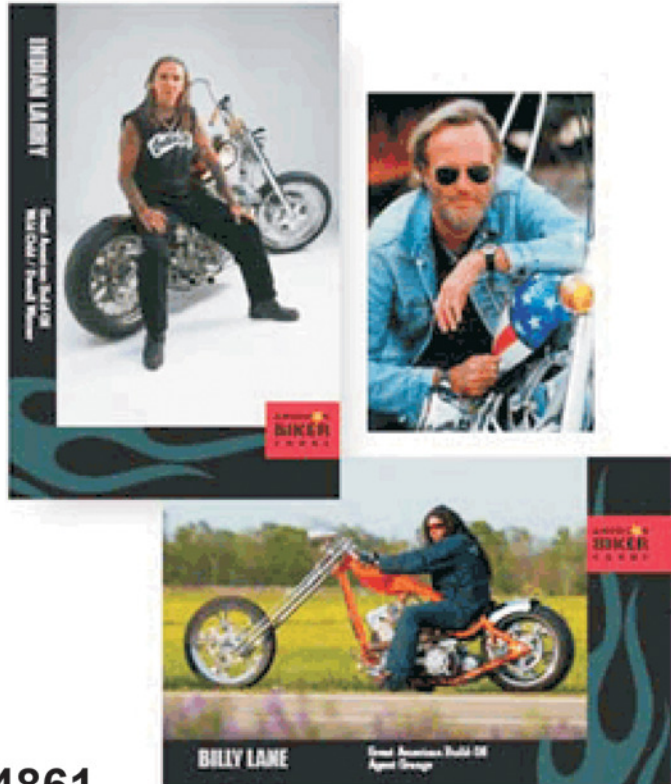

AMERICAN BIKER CARDS

“A Collection Every Biker Enthusiast Should Own”

We are proud to announce that we are the exclusive distributor of the new Premiere Collectors Card Series:

American Biker Cards

Fantastic wholesale pricing, all products are in stock and ready for immediate shipment. Christmas is the time to start reaping the profits with American Biker Cards.

These cards come 5 premium quality cards on Heavy Stock Paper to a pack. There are 28 packs in a box and 20 boxes in a case. The cards utilize photographs from the master in the motorcycle photography business, Michael Lichter. Michael's work is world renowned. The best builders, the best pictures and to top it off, you get randomly inserted autographed cards. Including autographed cards from Indian Larry who sadly passed earlier this year.

Total card count of the entire set consists of 99 cards

Fax all orders to: (909)-335-4861

Visit our web site at www.americanbikercards.com

Order Form

Please send me ___ boxes (28 packs) @ $24.95 box Retail $1.99 each, Wholesale $1.29, Distributor Cost .89 pack

Please send me ___ case (20 boxes) @ 349.00 case Distributor Cost .62 pack

Case quantities over 3 cases @ $299 per case Distributor Cost .53 pack

Shipping will be added to all orders

Name: _____

Address: _____

City: _____

Phone: _____

Fax: _____

E-Mail: _____

CC#: _____

3 Digit CVV Code: _____

Exp Date: _____

FEATURED MASTER BUILDERS

Al Gaither - Roger Goldammer - Arlin Fatland - Don Hotop - Kendall Johnson - Pat Kennedy - Kai - Brian Klock - Indian Larry - Billy Lane - Martin Bros - Pat Matter - Arlen Ness - Corey Ness - Dave Perewitz - Ron Simms - Donnie Smith - Kim Suter - Eddie Trotta - Mark Warrick - Paul Yaffe - Hank Young - Jim Nasi - Rick Fairless

Contact Us At:

dave@choppersapparel.com

Phone (909) 335-4841

Fax (909) 335-4861